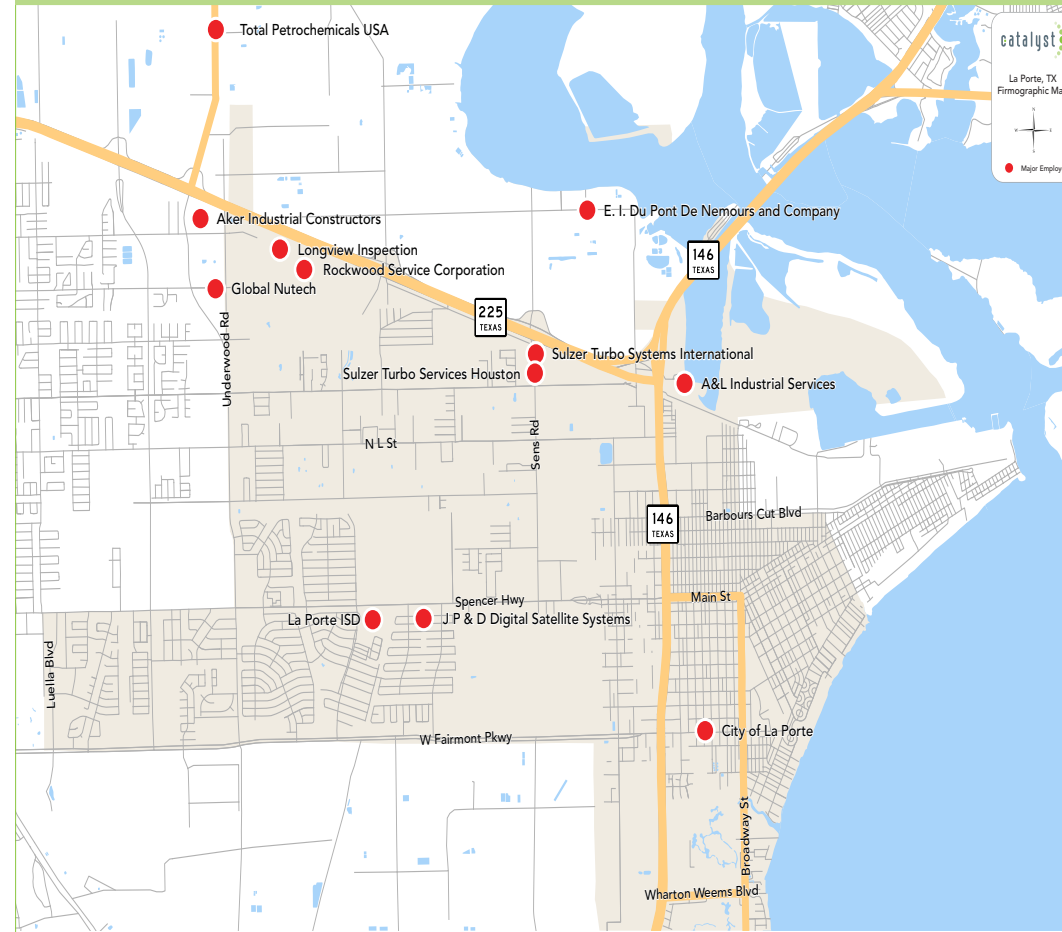

MAJOR EMPLOYERS IN THE CITY OF LA PORTE AND LA PORTE ETJ (BY NUMBER)

COMPANY NAME	EMPLOYEES	ADDRESS	INDUSTRY
Aker Industrial Constructors	1,500	2801 E 13th St	Construction
Total Petrochemicals USA	1,500	1902 Independence Pkwy S	Petroleum Refinery
La Porte ISD	1,200	3201 Farrington Blvd	Government
International Plant Services	1,000	1602 Old Underwood Rd	Engineering Services
Rockwood Service Corp.	700	101 Old Underwood Rd	Engineering Services
Longview Inspection, Inc.	664	101 Old Underwood Rd, #J	Testing Laboratory
J P & D Digital Satellite Systems	600	10916 Spencer Highway	Manufacturing
E. I. Du Pont De Nemours And Company	500	12501 Strang Rd	Freight
Katoen Natie Usa, Inc.	500	10925 State Hwy 225	Transportation Services
Sulzer Turbo Systems Int'l	400	11518 Old La Porte Rd	Manufacturing
City Of La Porte	368	604 W Fairmont Parkway	Government
Sulzer Turbo Services Houston	350	11518 Old La Porte Road	Manufacturing
Global Nutech, Inc.	317	1602 Old Underwood Road	Engineering Services
A&L Industrial Services, Inc.	300	1728 State Highway 146 N	Industrial Services
Cat-Spec, Ltd.	300	225 S 16th St	Industrial Services
Contech Control Services, Inc.	300	2801 Sens Rd	Engineering Services
Other	9,566		
Total	20,065		

(Source: Bay Area Houston Economic Partnership)

MAJOR EMPLOYERS MAP

(Source: Catalyst)