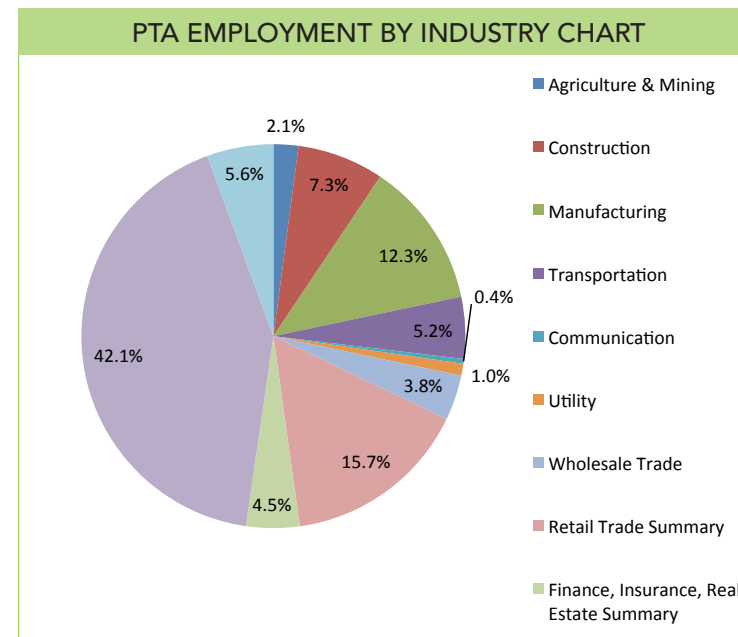

The City of La Porte (including it's ETJ) has a number of large scale employers. Many of these companies are in the manufacturing, petrochemical, oil, or manufacturing services industries. The rankings below are broken down first by businesses (with number of businesses and percent of total number of businesses) and then by employees (with number of employees and percent of total number of employees). In the La Porte city limits and ETJ, the top five industries by number of businesses are:

The top five industries in the La Porte city limits and ETJ by number of employees are:

1. Manufacturing (NAICS 31-33) - 5,178 employees/28.7%
2. Construction (NAICS 23) - 2,775 employees/15.4%
3. Transportation & Warehousing (NAICS 48-49) - 1,616 employees/9.0%
4. Administrative & Support & Waste Management & Remediation Services (NAICS 56) - 1,318 employees/7.3%
5. Other Services (except Public Administration) (NAICS 81) - 966 employees/5.4%